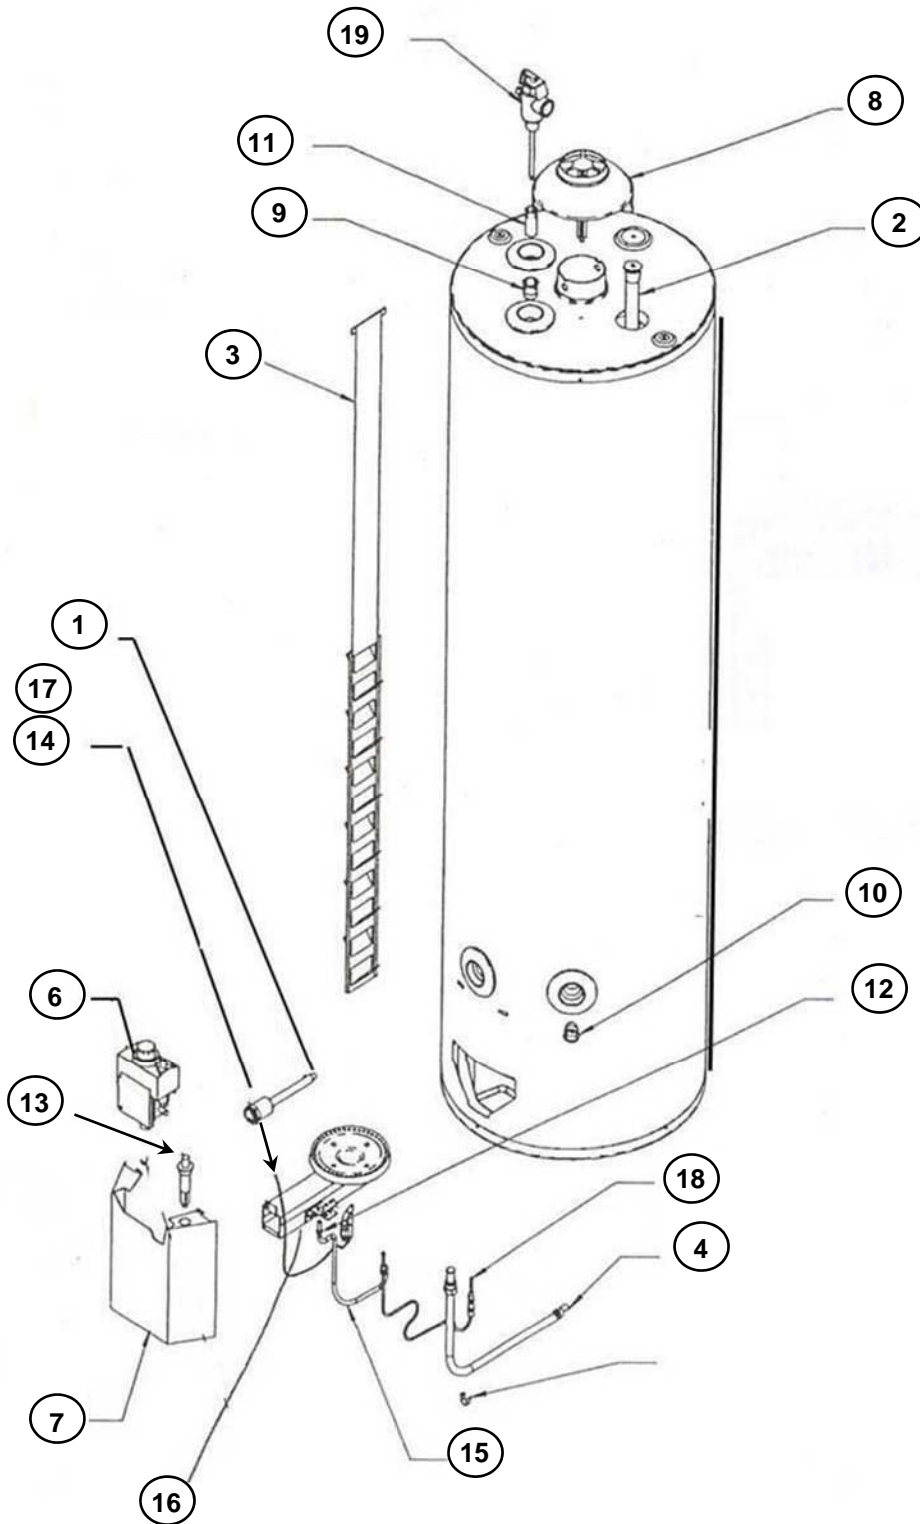

Mains Pressure Gas Natural Gas & LPG

Mains Pressure Gas Natural Gas & LPG

Models: 441135 & 441170

	Part No.	Description	Model Reference	Category
1	079426	Adaptor - Eurosit 16 Shank X 14 Thread	441135 & 441170	GAS
2	11004	Anode 1125mm	135L,145L,150L Commercial & Electrical 135L, Vulcan 145L, 43113541, GA150	GAS/VU/MPE
	10999	Anode 1448mm	43117041, 441 Series	GAS
3	11590	Baffle Flue GA135	43113541, 441 Series	GAS
	11589	Baffle Flue GA170	43117041, 441 Series	GAS
4	070801	Burner Feed Pipe LPG NG, 135,170	43113541, 43117041, GA110,GA150,441 Series	GAS
6	079424	Control Eurosit Int. link LPG Red	LPG, 441, 80-260 Aust	GAS
	079421	Control Eurosit Int. link NG Blk	NG, 441, 80-260 Aust	GAS
7	101312-1	Cover Burner Opening	441 Series	GAS
8	316364	Draught Diverter Powder Coated Gas J/Grey 75 mm	431135, 441170	GAS
9	316209	Fitting Liner ¾" x 25 Noryl NZ	Domestic Electric & Gas (Except Freeloader)	MPE/GAS
10	220901	Inlet Diffuser	43113541, 43117041, GA110, GA150, Stellar	GAS
12	11007	Olive Pilot Tube	Commercial & Domestic	GAS
13	890202	Piezo Eurosit Only	Stellar, 441 & A3111	GAS
14	070946	Pilot Assy TS LPG 5ST S14	Domestic External (441)	GAS
	070945	Pilot Assy TS NG 5ST S24	Domestic External (441)	GAS
15	071507	Pilot Feed Pipe 90L-170L SIT	Domestic External (Stellar)	GAS
16	143902	Pilot Shield Sit Domestic Gas	441 Series	GAS
17	890175	Spark Plug & Lead SIT	Stellar 130L and 160L, 441	GAS
18	071428	Thermocouple TS SIT 450 LG	Stellar 130L and 160L, 441	GAS
19	11003	Valve T&PR HT553 ½" x 1400kPa	HT55 @ 1400 kPa Domestic 25L (Post 10/92) 45L, NZ Gas 135L, 170L	MPE/GAS
N/S	316474	Complete Burner Assembly Including Eurosit Control NG	441135 NG	
	316475	Complete Burner Assembly Including Eurosit Control LPG	441170 NG	
	316476	Complete Burner Assembly Including Eurosit Control LPG	441135, 441170 LPG