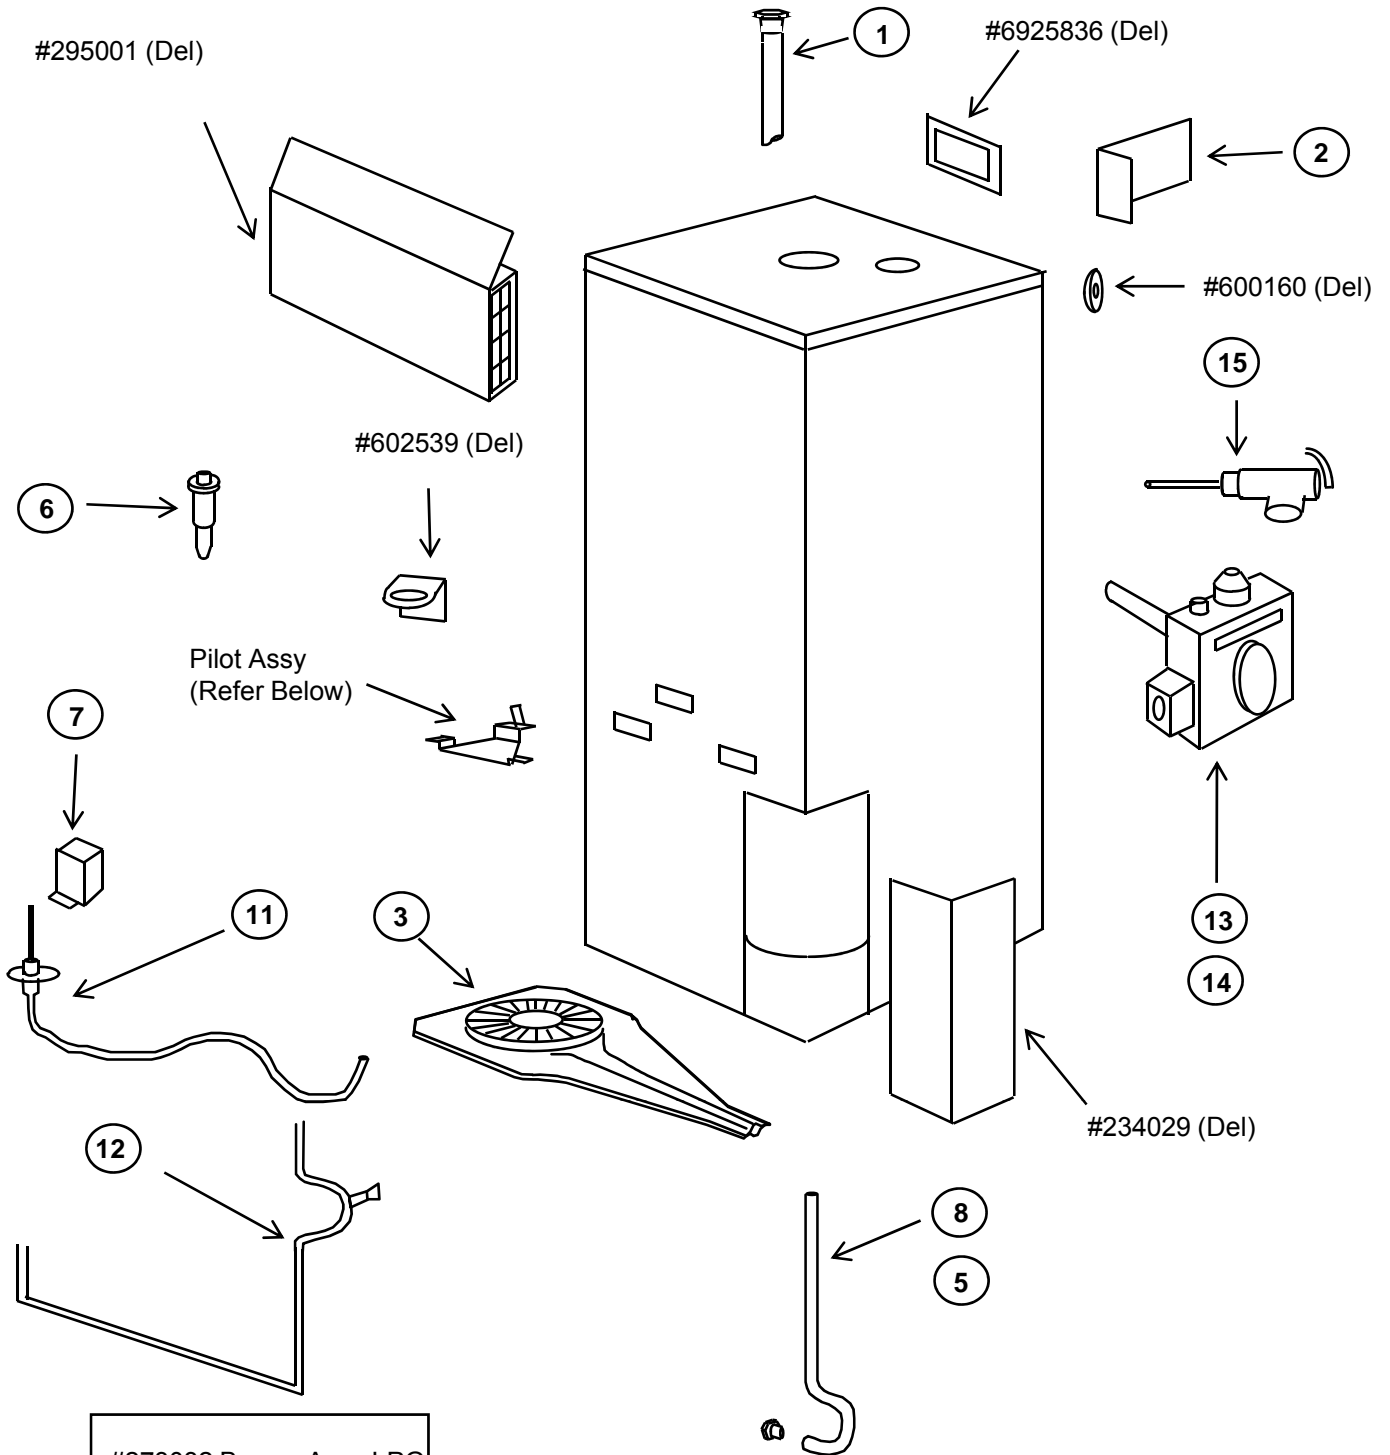

Mains Pressure Gas Vulcan 'Freeloader' 69 Series

Parts Available Only While Stocks Last. Discontinued 2002

#273032 Burner Assy LPG
#295024 Burner Assy NG

Consists Of:

- Burner Assy
- Pipes & Jet
- Pilot & Jet
- Spark Plug & Lead
- Pilot Tube
- Thermocouple

#6028823
Pilot Assy
LPG

Spark Plug & Lead
Consists of:
Pilot & Jet

OBSOLETE

#10

(Del) Deleted, no longer available