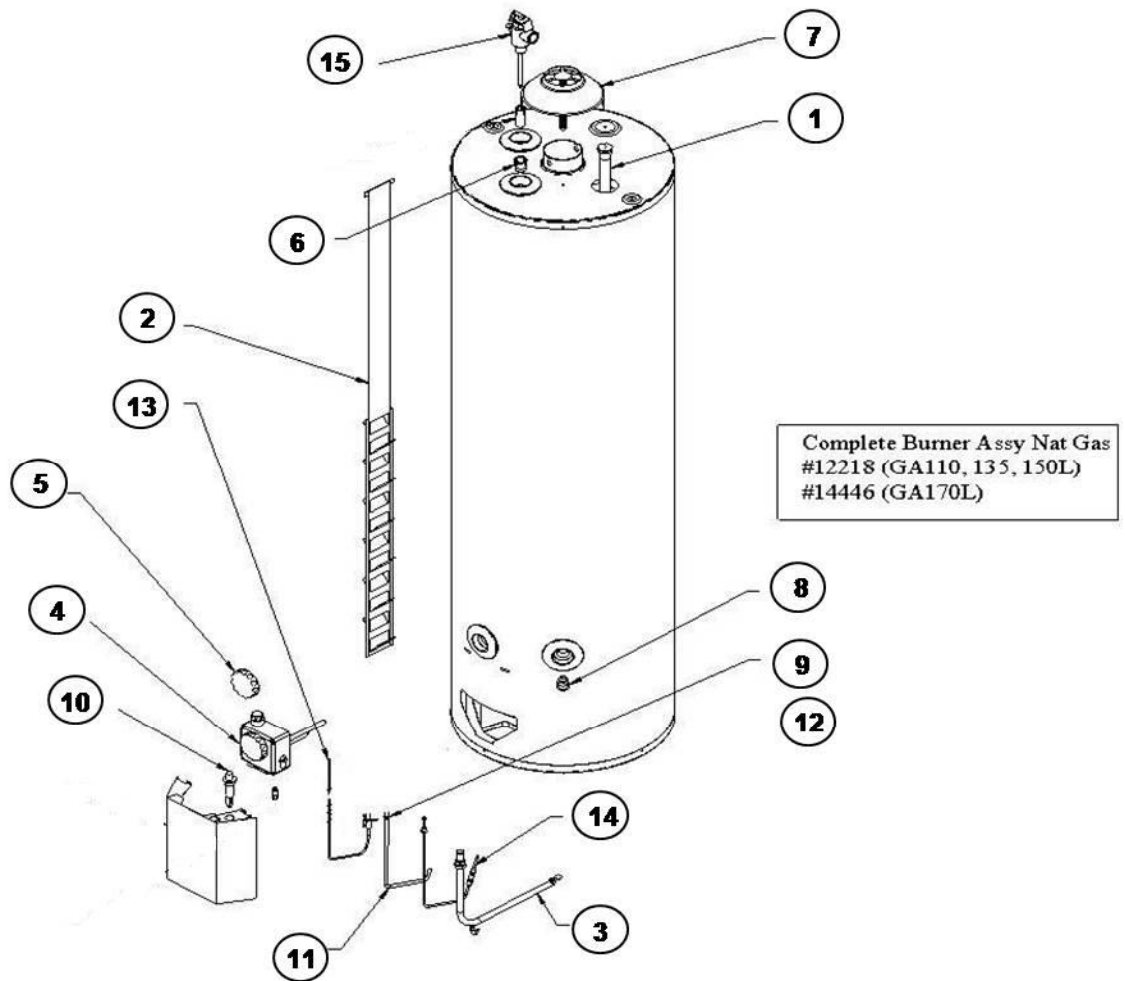

Mains Pressure Gas 411/431 'GA' Series

Parts available only while stocks last. Discontinued July 1999

Mains Pressure Gas 411/431 'GA' Series

Parts available only while stocks last. Discontinued July 1999

	Part No.	Description	Model Reference	Category
1	11004	Anode 1125mm	135L,145L,150L Commercial & Electrical 135L, Vulcan 145L, 43113541, GA150	GAS/VU/MPE
	10999	Anode 1448mm	43117041	GAS
	11009	Anode 929mm	Vulcan 120L, GA110, Electric 180L	GAS/VU/MPE
2	11590	Baffle Flue GA135	43113541	GAS
	11589	Baffle Flue GA170	43117041	GAS
3	070801	Burner Feed Pipe 080,090,135,170	43113541, 43117041, GA110, GA150	GAS
4	15311	Control Unitrol Kit 220RT NG	Vulcan 69 Series & 60/61/62/63 Series 260L, 43113541, 43117041	GAS/VU
	15313	Control Unitrol Kit 220RT LPG	Vulcan 69 Series & 60/61/62/63 Series 260L, 43113541, 43117041	GAS/VU
	11006	Control Valve SIT AC3	Vulcan 69 Series, 60,61,62,63 Series 260L, 43113541, 43117041	GAS/VU
5	90050	Dial - Temperature (SIT AC3 Black)	SIT AC3 - Various Models	GAS
	90054	Dial - Temperature R110RT	Robertshaw Unitrol Models	GAS
6	316209	Fitting Liner ¾" x 25 Noryl NZ	Domestic Electric & Gas (Except Freeloader)	MPE/GAS
7	315838	Kit Gas 431 Series Draft Diverter & T&PR Valve	43113541, 43117041 (Pre08/99)	GAS
8	220901	Inlet Diffuser	43113541, 43117041, GA110, GA150, Stellar	GAS
9	11007	Olive Pilot Tube	Commercial & Domestic	GAS
10	071903	Piezo Igniter Screw-in	69 Series, All Domestic, 62 Series 260L	GAS/VU
11	10979	Pilot Feed Pipe (GA Series)	43113541, 43117041, GA110, GA150	GAS
12	143902	Pilot Shield SIT Domestic Gas	4411 Series	GAS
13	15381	Pilot Assy 2BL Spark Plug & Ld	43113541, 43117041, GA110, GA150	GAS
14	071417	Thermocouple 475 LG TS With Clip	43113541, 43117041, GA110, GA150	GAS
15	11003	Valve T&PR HT553 1/2" x 1400kPa	HT55 @ 1400 kPa Domestic 25L (Post 10/92) 45L, NZ Gas 135L, 170L	MPE/GAS
	90423	Valve T&PR HTE55-2 850kPa	HTE55-2 @ 850 kPa Domestic (Pre 1988) & GAS	MPE/GAS