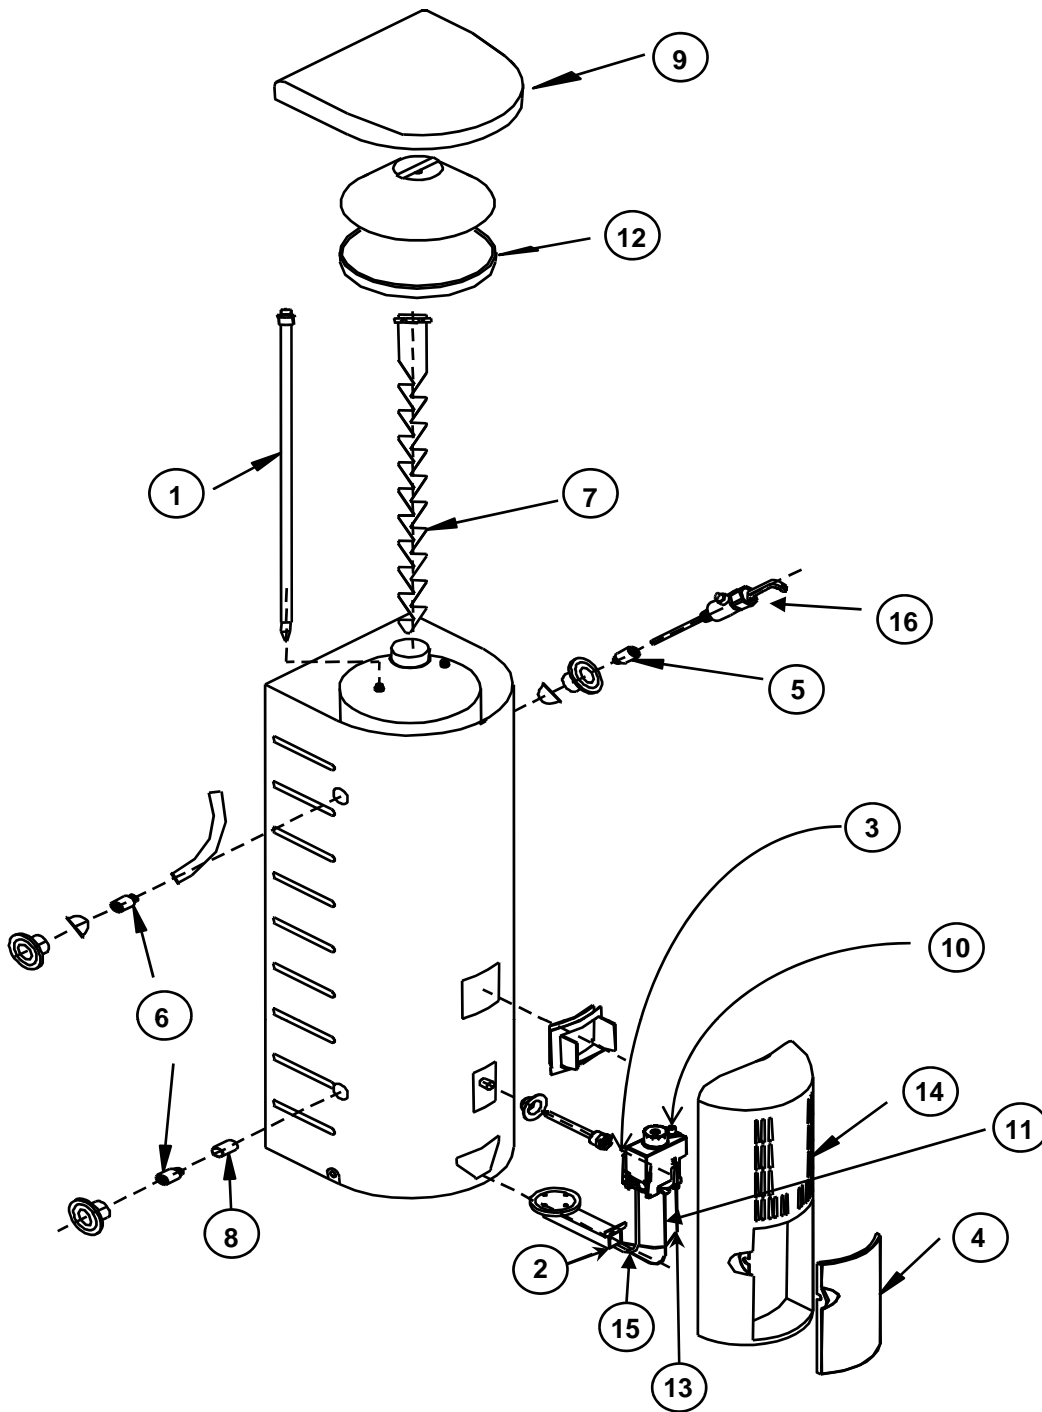

Mains Pressure Gas

Stellar Mains Pressure Gas 130L & 160L

Stellar

Mains Pressure Gas

130L & 160L

	Part No.	Description	Model Reference	Category
1	221947	Anode A420x1686 (Aluminium)	All MP (cut to size) & Gas	GAS/MPE
2	070366	Burner/Ctrl Assembly 160/16S TS LPG 5ST	Stellar Conversion Kit LPG	GAS
	070368	Burner/Ctrl Assembly 160/16S TS NG 5ST	Stellar Conversion Kit NG	GAS
3	079424	Control Eurosit Int. link LPG Red	LPG Stellar, 441, 80L-260L AUST	GAS
	079421	Control Eurosit Int. link NG Black	NG Stellar, 441, 80L-260L AUST	GAS
4	101308	Cover Access	Stellar 130L and 160L	GAS
5	088037	Fitting Extension ½" x 45 W/Shoulder	Stellar 130L and 160L	GAS
6	088038	Fitting Extension ¾" x 45 W/Shoulder	Stellar 130L and 160L	GAS
7	071853	Flue Baffle 130L	Stellar A850330	GAS
	071855	Flue Baffle 160L	Stellar A850360	GAS
8	220901	Inlet Diffuser	43113541, 43117041, GA110, GA150, Stellar	GAS
9	101213	Jacket Top	Stellar 130L and 160L	GAS
10	890202	Piezo Eurosit Only	Stellar, 441 & A3111	GAS
11	071507	Pilot Feed Pipe 90L-170L SITAL 3	Domestic External Stellar	GAS
12	225502	Seal	Domestic External Stellar	GAS
13	890175	Spark Plug & Lead SIT AC	Stellar 130L and 160L	GAS
14	104755	Terminal Assy Rheem 850 Series	Stellar 130L and 160L	GAS
15	071428	Thermocouple Ts SIT 450 LG	Stellar 130L and 160L	GAS
16	11003	Valve T&PR HT553 ½" x 1400kPa	HT55 @ 1400 kPa Domestic 25L (Post 10/92) 45L, NZ Gas 135L, 170L	MPE/GAS
N/S	070946	Pilot Assembly LPG Includes (Pilot, T'couple, Pilot Tube & Ignition Lead)	Stellar 130L and 160L	GAS
N/S	070959	Pilot Assembly NG Includes (Pilot, T'couple, Pilot Tube & Ignition Lead)	Stellar 130L and 160L	GAS