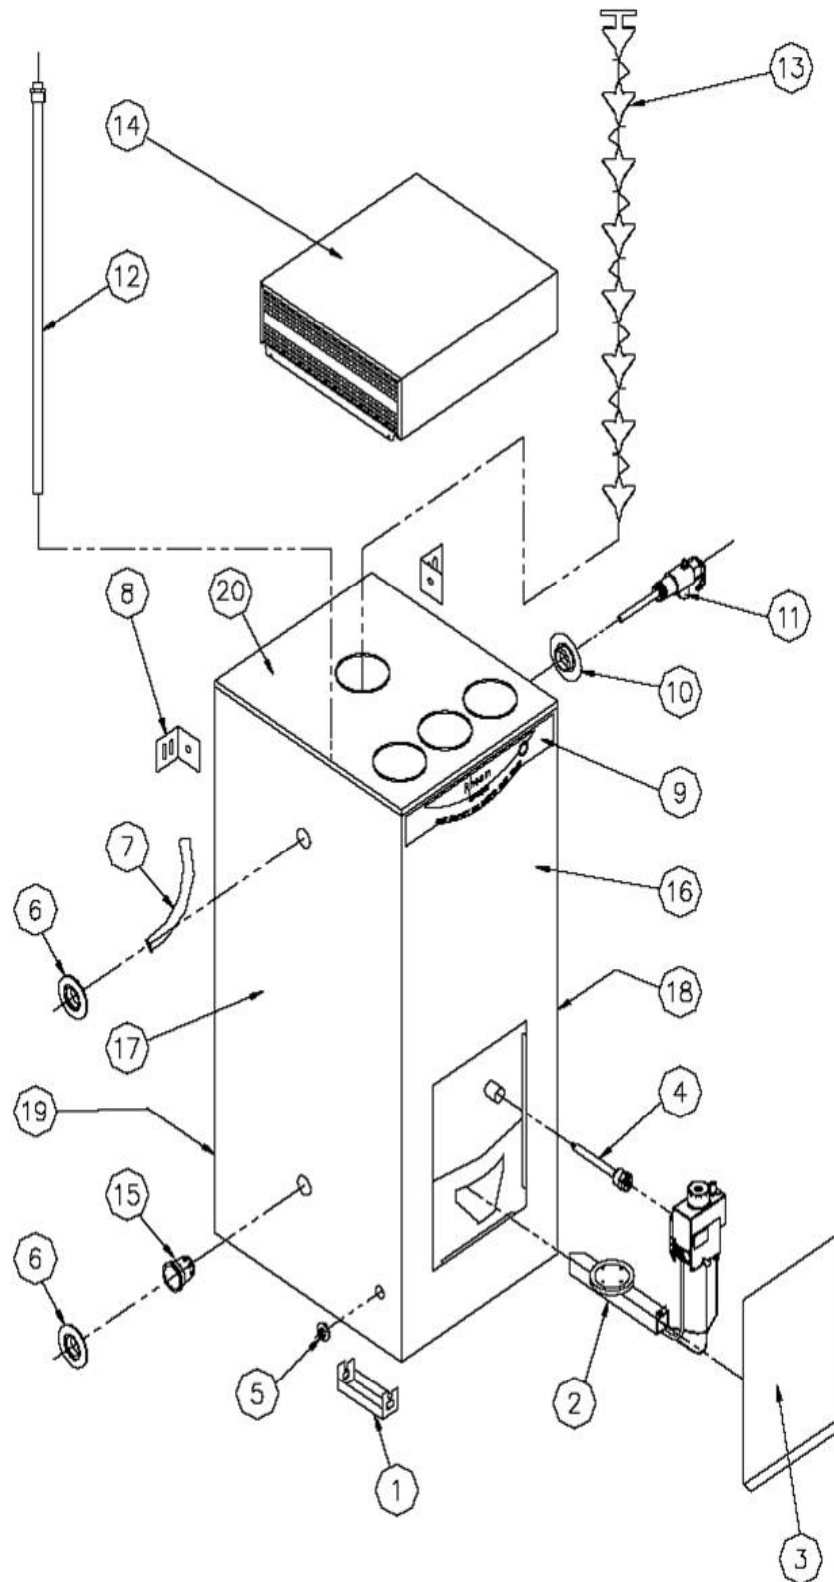

Rheem External 135L – 170L Water Heater

Rheem External

135L – 170L Water Heater

	PART NO.	DESCRIPTION
1	101402	Foot
2	N/A	Burner Assembly
3	104603-1	Access Door
4	079411	Adapter
5	080007	Grommet
6	221331	Pipe Seal Inlet/Outlet
7	225601	Dip Tube
8	106110	Wall Bracket
9	120810	Name Band (311 Series)
10	221207-1	Pipe Seal T&PR
11	220610	T&PR Valve
12	221909	Anode Black (135L)
	221915	Anode Black (170L)
	221914	Anode Black (630130)
	221924	Anode Blue (135L)
	221925	Anode Blue (170L)
	222014	Anode Green (135L)
	222015	Anode Green (170L)
13	071849	Baffle (135L)
	071850	Baffle (170L)
14	104709-1	Flue Terminal Joey Grey (311 Series)
	104709-3	Flue Terminal Mountain Blue
15	220901	Inlet Diffuser (311 Series)
16	104415-1	Jacket Front (135L)
	104416-1	Jacket Front (170L)
17	104125-1	Jacket Left Side (135L)
	104126-1	Jacket Left Side (170L)
18	104215-1	Jacket Right Side (135L)
	104216-1	Jacket Right Side (170L)
19	104302	Jacket Rear (135L)
	104303	Jacket Rear (170L)
20	104513-1	Jacket Top Joey Grey (311 Series)
	104513-3	Jacket Top Mountain Blue