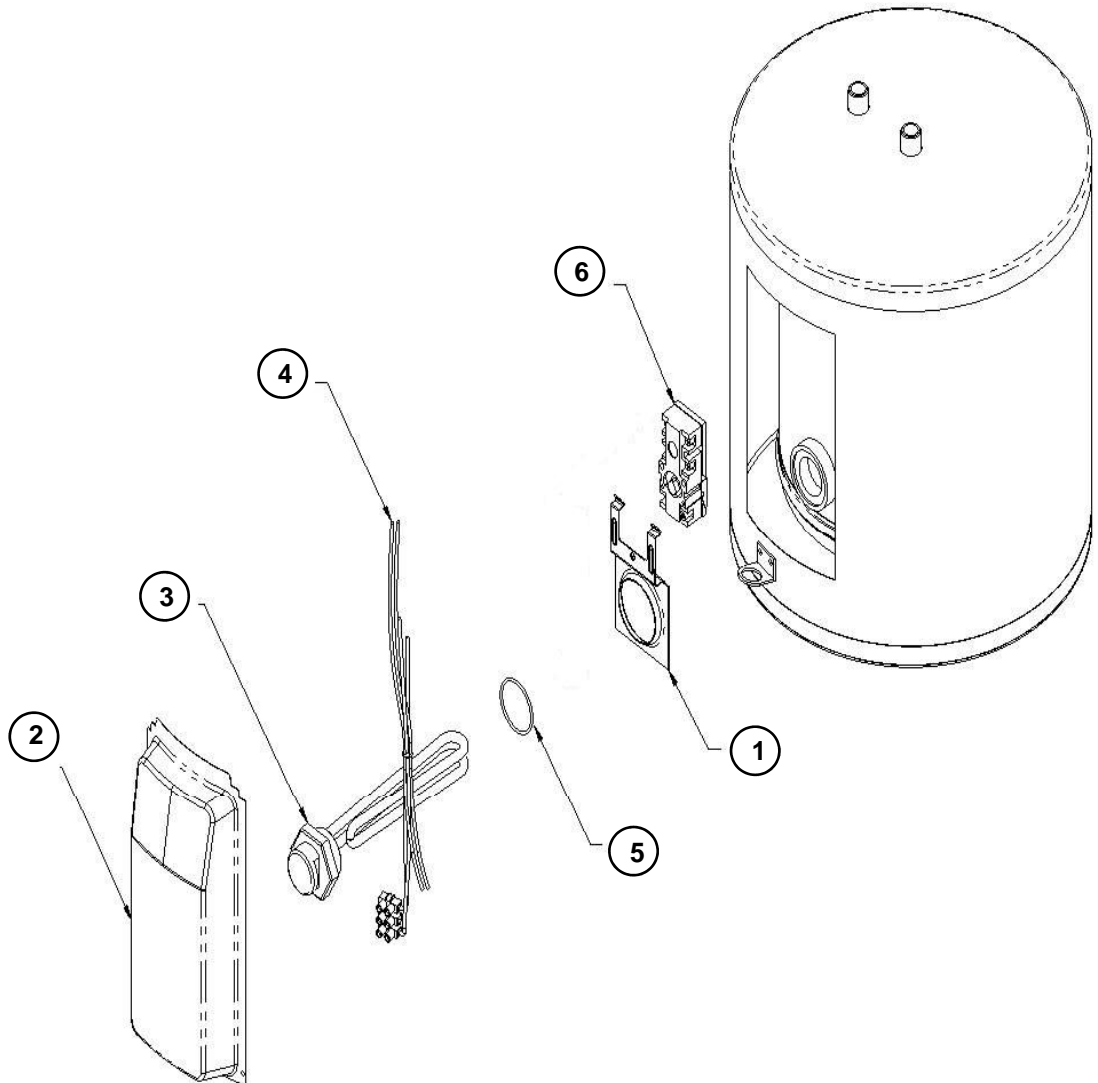

Low Pressure Electric Prewired Underbench

Models 19901513, 19902513, 19904013

Low Pressure Electric Prewired Underbench

Models 19901513, 19902513, 19904013

	Part No.	Description	Model Reference	Category
1	11599	Clamp Thermostat MP/LP	All LP and MP Prewired (Exclude 25L)	LPE/MPE
2	314165	Cover E & T Deep	All Models (pre 03/03)	LPE/MPE ZIP
	316466	Cover E & T Slim	All Models (post 03/03)	LPE/MPE ZIP
3	14315	Element 1.0kW Nickel Plated	All Models	LPE
	14316	Element 1.5kW Nickel Plated	All Models	LPE
	14317	Element 2.0kW Nickel Plated	Undersink & Low Pressure (8.7amp)	LPE/ZIP
	14318	Element 3.0kW Nickel Plated	Prewire & DA Dairy	LPE
4	13197	Loom Prewired Cyls MP/LP	U/Sink, MP & LP Prewired (Except BCR)	LPE/MPE ZIP
5	10908	O-Ring Element Seal	U/Sink, LP, DB, DA (Post 1993) & MP	LPE/MPE ZIP
6	10975	Thermostat ST12044113	U/Sink & MP Domestic (70L & Under) Blue	LPE/MPE