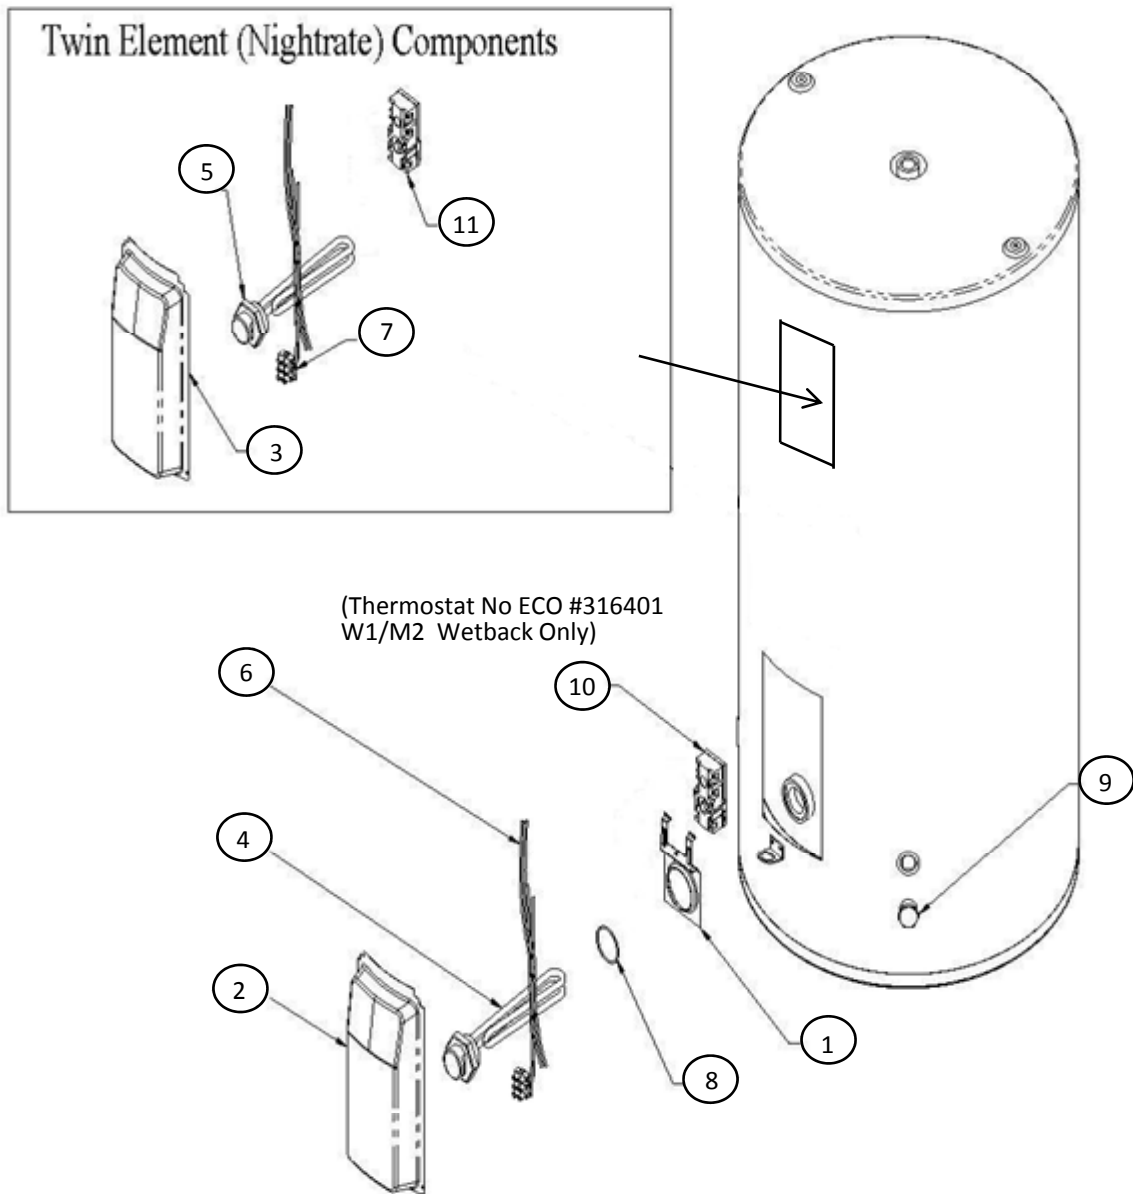

## Low Pressure Electric Prewired

	Part No.	Description	Model Reference	Category
1	11599	Clamp Thermostat MP/LP	All LP and MP Prewired (Exclude 25L)	LPE/MPE
2	11910	Cover E&T LP/MP Prewired	All Prewired & Twin Element MP & LP Base (Use either 316466 or 314165)	LPE/MPE
	316466	Cover E & T Slim	All Models (post 03/03)	LPE/MPE ZIP
3	314165	Cover E & T Deep	All Models (pre 03/03)	LPE/MPE ZIP
	316466	Cover E & T Slim	All Models (post 03/03)	LPE/MPE ZIP
4	14315	Element 1.0kW Nickel Plated	All Models	LPE
	14316	Element 1.5kW Nickel Plated	All Models	LPE
	14317	Element 2.0kW Nickel Plated	Undersink & Low Pressure (8.7Amp)	LPE/ZIP
5	14318	Element 3.0kW Nickel Plated	Prewire & Da Dairy, All Models	LPE
6	13197	Loom Prewired Cyls MP/LP	U/Sink, MP & LP Prewired (Except BCR)	LPE/MPE ZIP
	13196	Loom Wiring BCR Prewired	BCR Prewired	LPE
7	13197	Loom Prewired Cyls MP/LP	U/Sink, MP & LP Prewired (Except BCR)	LPE/MPE ZIP
8	10908	O-Ring Element Seal	U/Sink, LP, DB, DA (Post 1993) & MP	LPE/MPE ZIP
9	14545	Plug ¾" BSPT Tri Cyl	All Triple Inlet	LPE
10	10975	Thermostat 15L-45L EWT1L2-520 ST12044113	U/Sink & MP Domestic (70L & Under) Blue	LPE/MPE
	315825	Thermostat 70L-350L Bottom EWT1L2-540 ST1203133	LP & MP Domestic (90L & Over) & Twin Element (Base) up to 70° Black	LPE/MPE
	316401	Thermostat EWTI-715	BCR Prewired - Wetback (was #010253)	LPE
11	11077	Thermostat EWT2L2-620, Non Simultaneous - Top	LP & MP Twin Element (Top) White	LPE/MPE