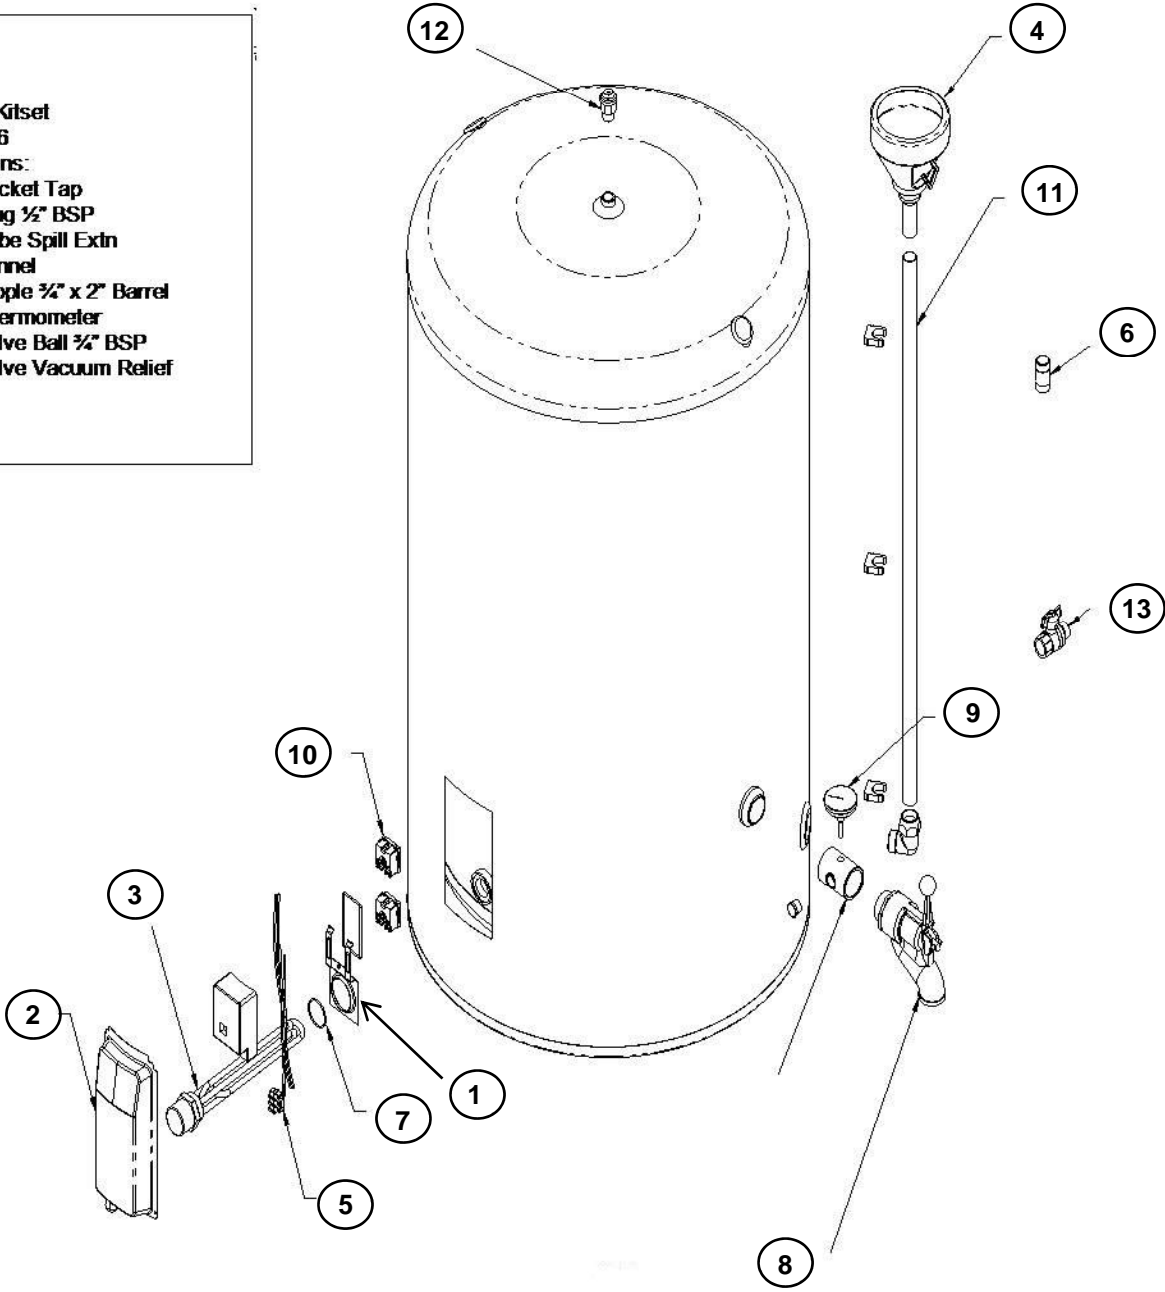

Low Pressure Dairy Water Heater

'DB' Series

Dairy Kitset
#15176
Contains:
1 x Socket Tap
1 x Plug 1/2" BSP
1 x Tube Spill Extn
1 x Funnel
1 x Nipple 1/4" x 2" Barrel
1 x Thermometer
1 x Valve Ball 1/4" BSP
1 x Valve Vacuum Relief

Low Pressure Dairy Water Heater

‘DB’ Series

	Part No.	Description	Model Reference	Category
1	11599	Clamp Thermostat MP/LP	All LP and MP Prewired (Exclude 25L)	LPE/MPE
2	314165	Cover E & T Deep	All Models (pre 03/03)	LPE/MPE ZIP
	316466	Cover E & T Slim	All Models (post 03/03)	LPE/MPE ZIP
3	15180	Element 3/6kW NP DB	All Models	LPE
4	14924	Funnel Plastic Dairy	All Models	LPE
5	014916	Loom Wiring Dairy	All Models	LPE
6	10151	Nipple Barrel 3/4"x2" DB	All Models	LPE
7	10908	O-Ring Element Seal	All Models	LPE/MPE ZIP
8	90343	Tap 40mm Dairy	DA and DB Dairy	LPE
9	14935	Thermometer	DB Dairy	LPE
10	315948	Thermostat Kit Dairy (Incl. Wiring Loom and Wiring Dia.)	All Models	LPE
11	14907	Tube Sight glass D250	DB Dairy 250L	LPE
	14909	Tube Sight glass D350	DB Dairy 350L	LPE
	14910	Tube Sight glass D450 and D600	DB Dairy 450L and 600L	LPE
12	315784	Vacuum Relief AVH50	All Models	LPE
13	10170	Valve Ball 3/4" BSP DB	All Models	LPE
	15176	Dairy Kitset	All Models	LPE