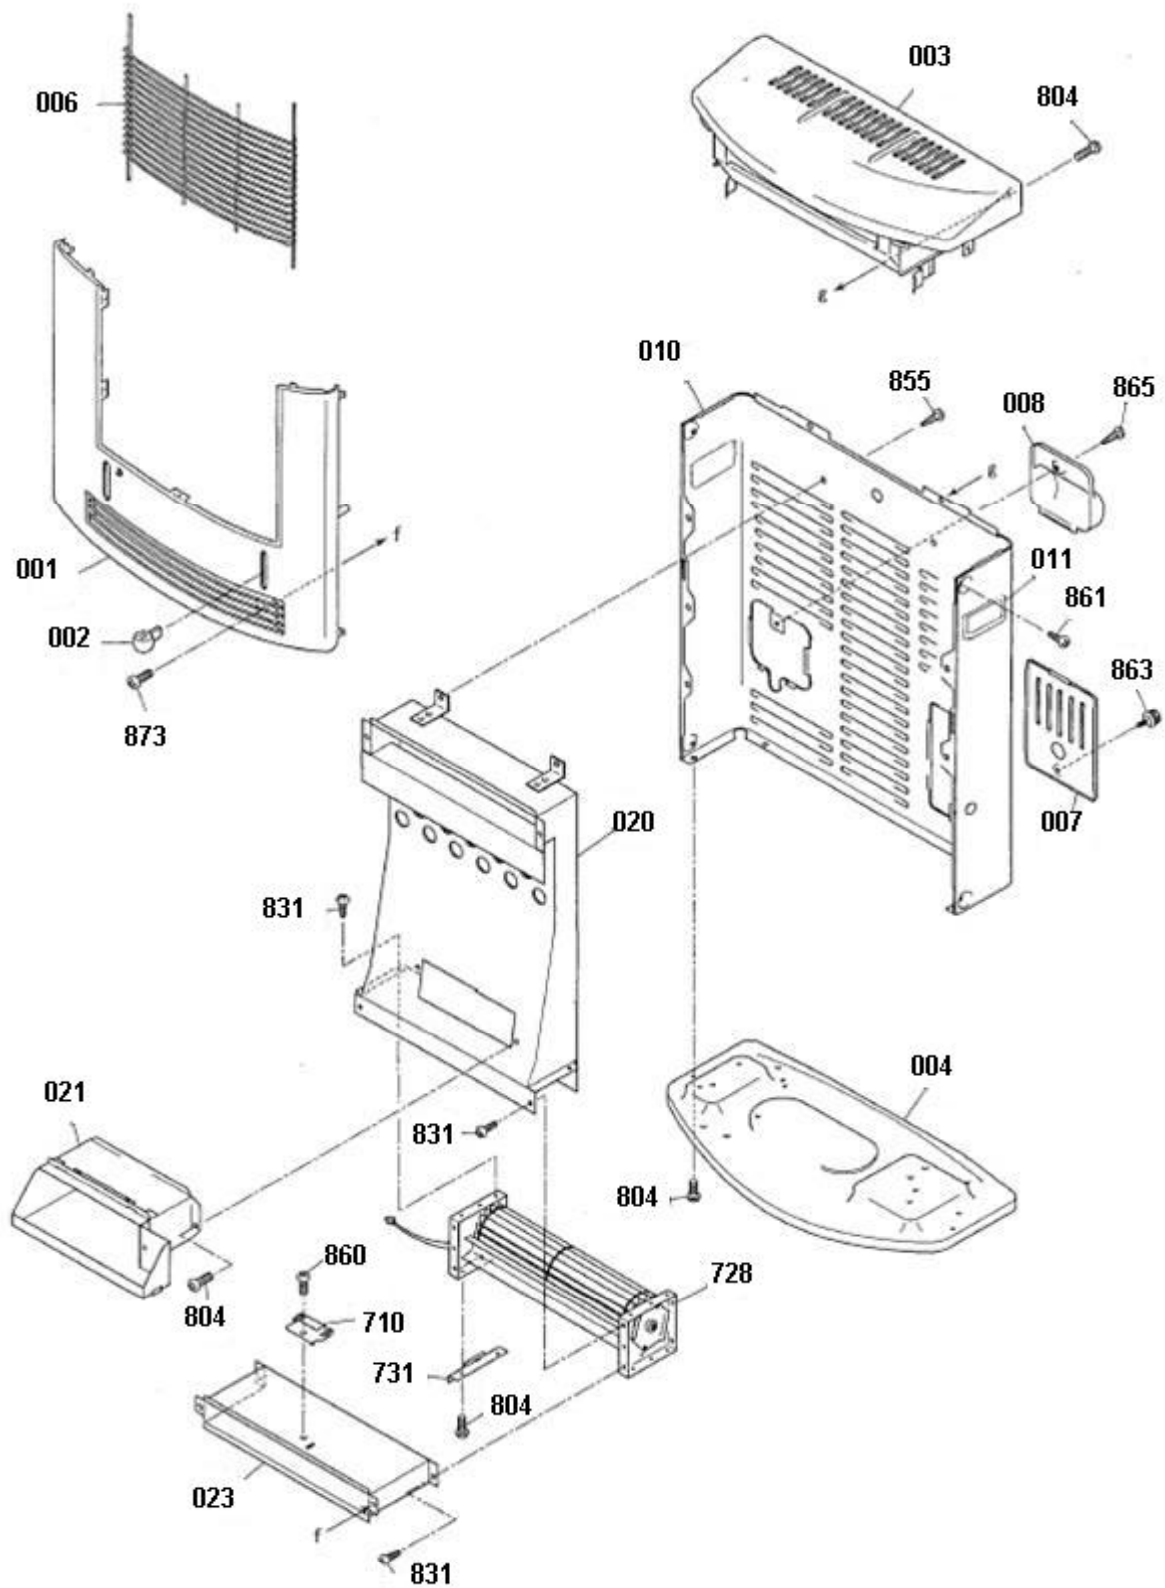

GlowPlus – Natural Gas and LPG

GlowPlus Radiant Heater

Natural Gas and LPG

Item	Description	Part No.
001	Front Cover	05-63155-00
002	Knob	05-61621-00
003	Top Cover	05-63157-00
004	Base	05-61626-00
006	Guard Assembly	05-63141-00
007	Cover A	05-61644-00
008	Cover B	05-61645-00
010	Back Cover	05-63023-00
011	Carry Handle	05-61631-00
020	Fan Intake Duct	05-63051-00
021	Fan Intake Duct C	05-61696-00
023	Fan Outlet Duct	05-61690-20
710	Fuse	05-28630-00
728	Fan Assembly	05-61702-00
731	Fan Mounting Bracket	05-61707-00
804	Pan Screw FT 4 x 8	09-11642-00
831	Pan Screw TP 3 x 6	09-46131-00
860	Screw FT 4 x 8	09-11842-00
861	Screw Pan TP	09-46243-00
863	Screw	31-29029-00
865	Pan Screw FT 4 x 8	09-11232-00
873	Screw FT 4 x 8	09-11842-00
Gas Conversion Kits		
NI	Gas Conversion Kit – NG to LPG	05-63418-51
NI	Gas Conversion Kit – LPG to NG	05-63419-51