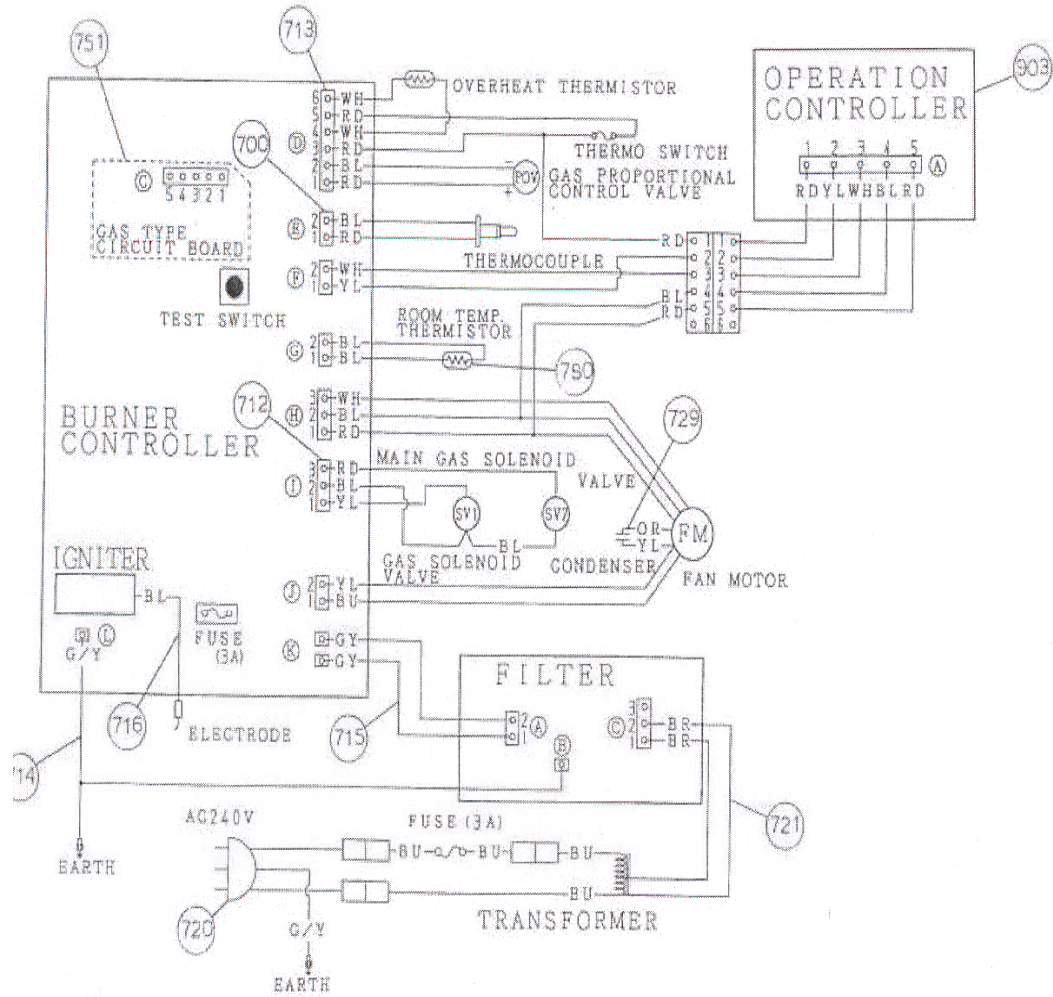

Kalahari 18 and 25 – Natural Gas - Electrical

Models: Kalahari-18-NG and Kalahari-25-NG

Kalahari Room Heater 18 and 25 Models - NG

Item	Description	Part No.
713	Fuse Wiring Assembly	15-00406-00
751	Gas Type Connector (Kalahari 18)	15-00542-00
751	Gas Type Connector (Kalahari 25)	15-00452-00
780	Thermistor Assembly	05-60673-00
903	Remote Control	15-00332-00