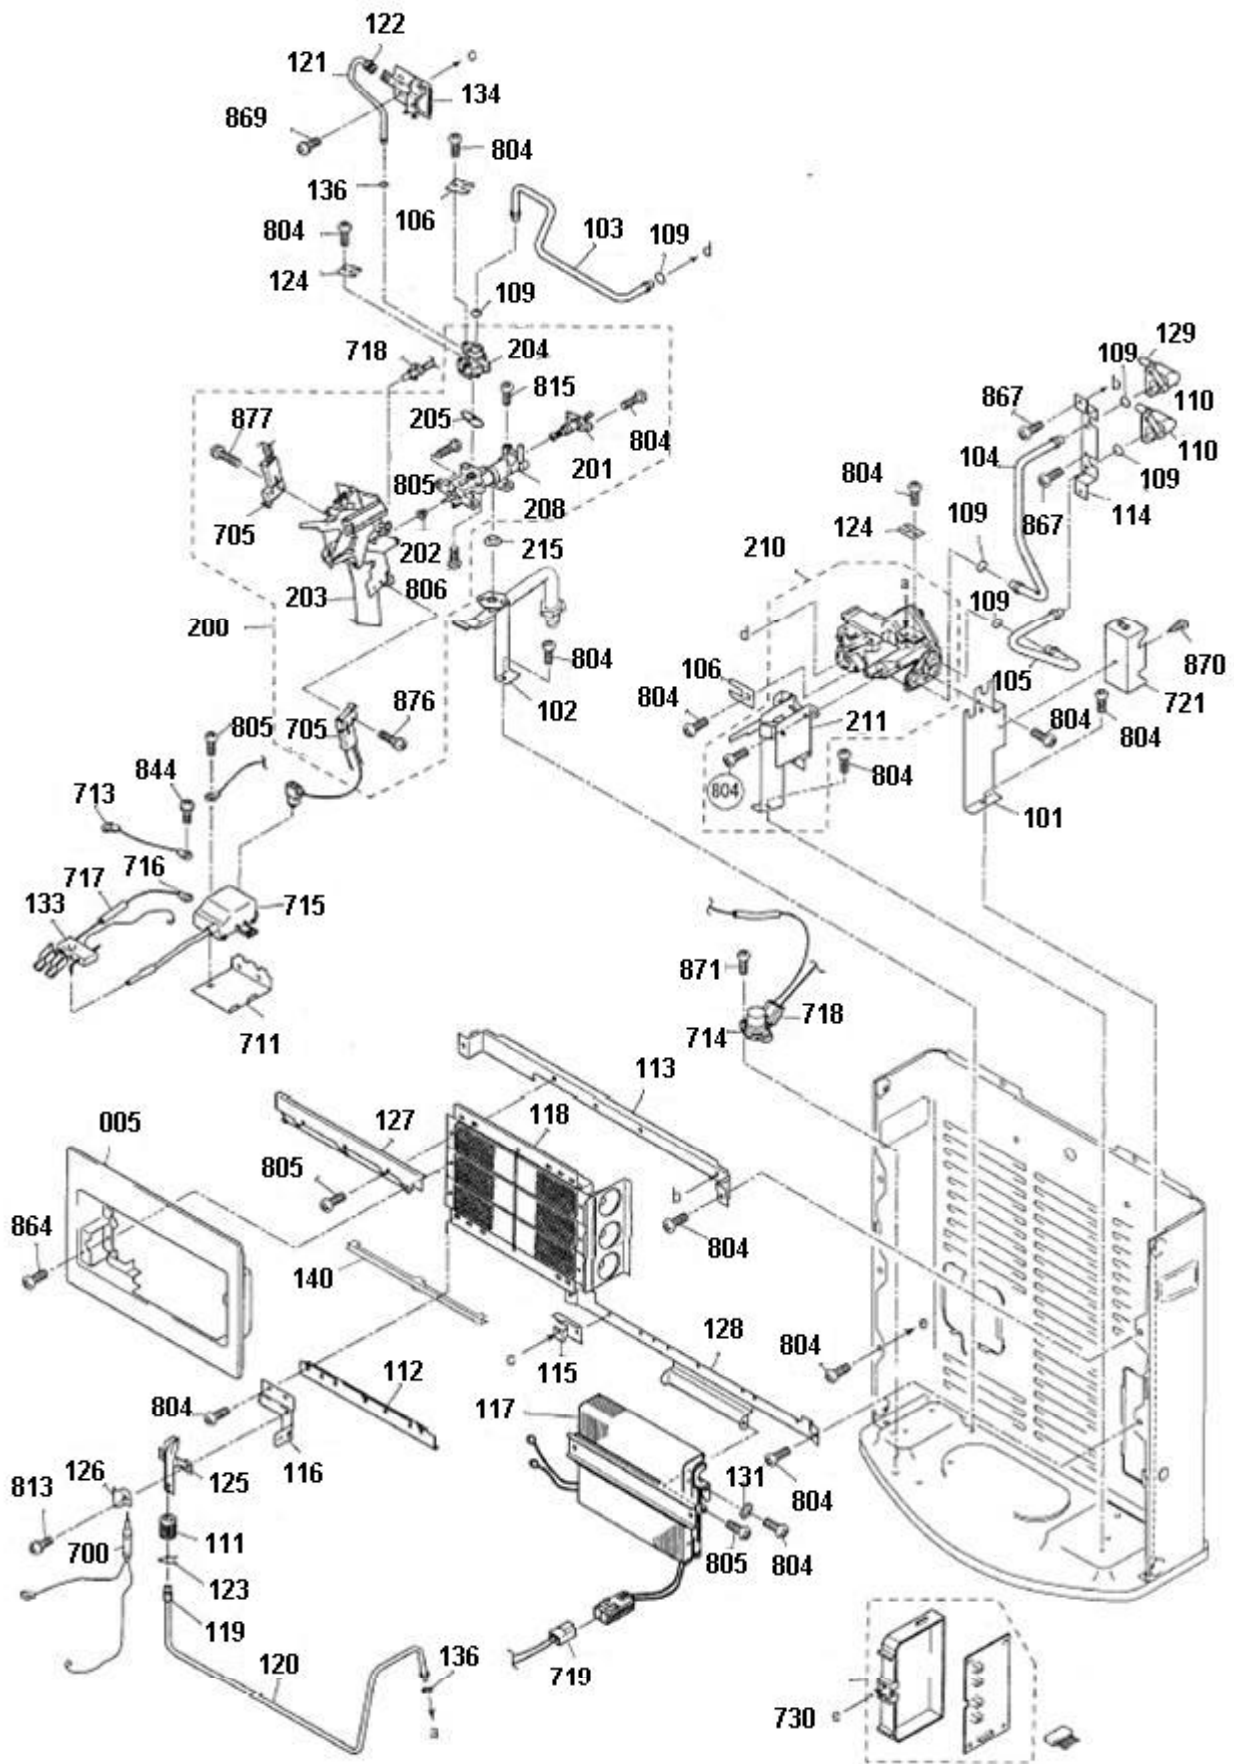

GlowPlus – Natural Gas and LPG

GlowPlus Radiant Heater

Natural Gas and LPG

Item	Description	Part No.	
102	Inlet Gas Pipe Assembly	05-63151-00	
103	Main Pipe	05-61685-00	
106	Pipe Retainer Nut	08-44642-00	
107	Hose (Not illustrated)	890306	
109	O-Ring P-8	09-61080-00	
111	Pilot Filter	04-40817-00	
117	Thermopile Assembly	05-61790-00	
118	Burner Assembly	05-63111-00	
119	Pilot Injector	NG	04-39164-00
		LPG	04-39182-00
120	Ignition Pilot Pipe	05-61789-00	
121	Safety Pilot Pipe	05-61788-00	
122	Safety Pilot Injector	LPG	05-96704-00
		NG	05-96746-00
123	Snap Pin	05-98239-00	
124	Pipe Retainer Nut	08-44727-00	
125	Pilot Burner Assembly	NG	05-63186-00
		LPG	05-68183-00
126	Thermocouple Holder D	05-10336-00	
129	Main Burner Injector	LPG	05-61911-00
		NG	05-63182-00
131	Clip	09-02224-00	
133	Thermocouple Assembly	05-61961-00	
134	Pilot Burner Assembly Right	08-64553-00	
136	O-Ring P-4	09-61040-00	
140	Burner Tile Bracket	05-63117-00	
200	Burner Control Assembly	05-61730-00	
201	Magnetic Valve	04-41704-00	
202	O-Ring Holder	05-61732-00	
203	Ignition Lever Assembly	05-61733-00	
204	Pilot Tube Connector	05-61733-00	
205	Gasket	08-27715-00	
208	Safety Valve	18-48681-00	
210	Burner Selector	LPG	05-63195-00
		NG	05-63196-00
211	Burner Selector Lever	05-63085-00	
215	Gasket	18-19112-00	
700	Thermocouple Assembly	LPG	05-61865-00
		NG	05-61866-00
705	Micro Switch	09-73769-00	
710	Fuse	05-28630-00	
711	Igniter Mounting Bracket	05-61823-00	
713	Millivolt Generator Wiring Assembly	05-61889-00	
714	Switch	09-73803-00	
715	Ignition Transformer	05-61847-00	
716	Quick Wiring Assembly	05-61869-00	
718	Wiring Assembly	05-61888-Z0	
719	Thermocouple Wiring Assembly	05-61839-00	
721	Battery Case Assembly	09-77735-00	
730	PCB	05-63130-00